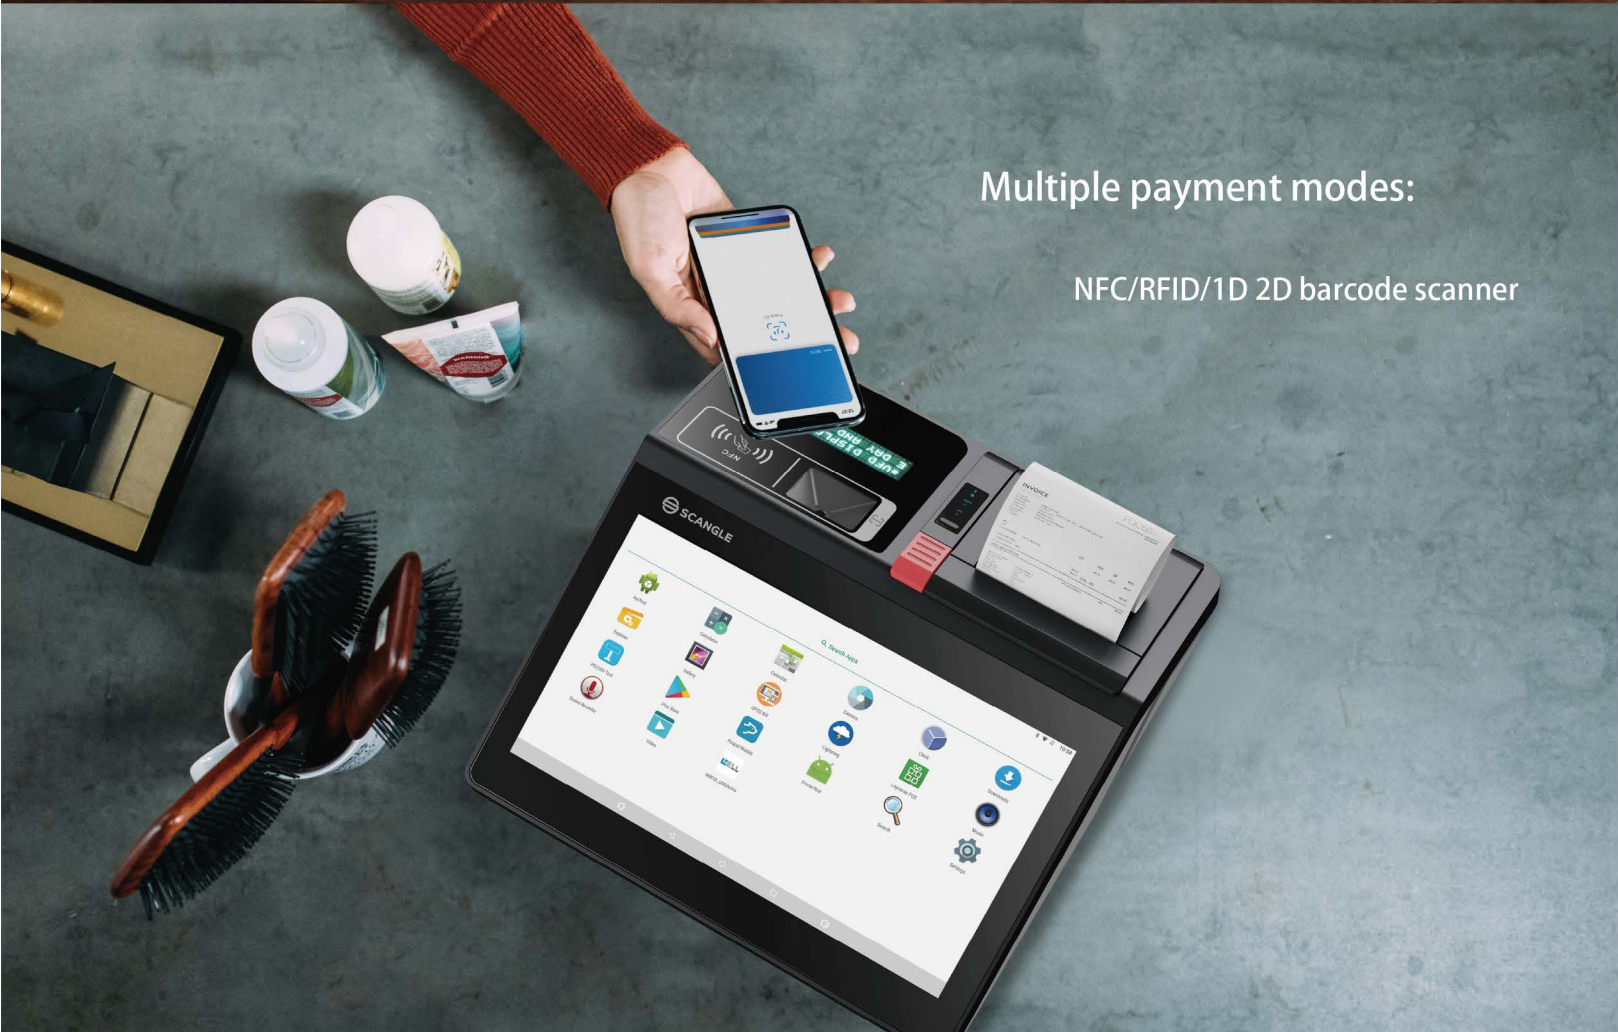

Multiple payment modes:

NFC/RFID/1D 2D barcode scanner