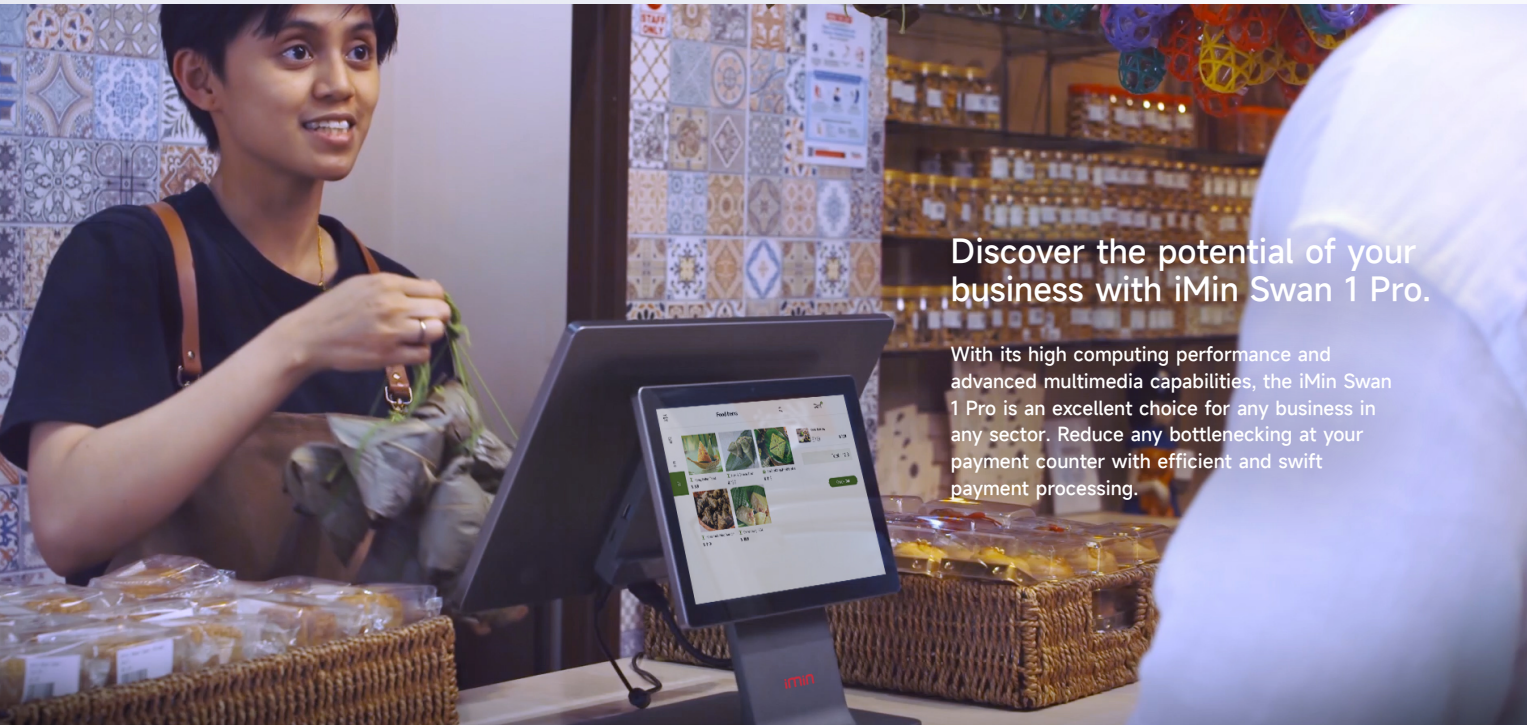

Product Design  
2023

Discover the potential of your business with iMin Swan 1 Pro.

With its high computing performance and advanced multimedia capabilities, the iMin Swan 1 Pro is an excellent choice for any business in any sector. Reduce any bottlenecks at your payment counter with efficient and swift payment processing.